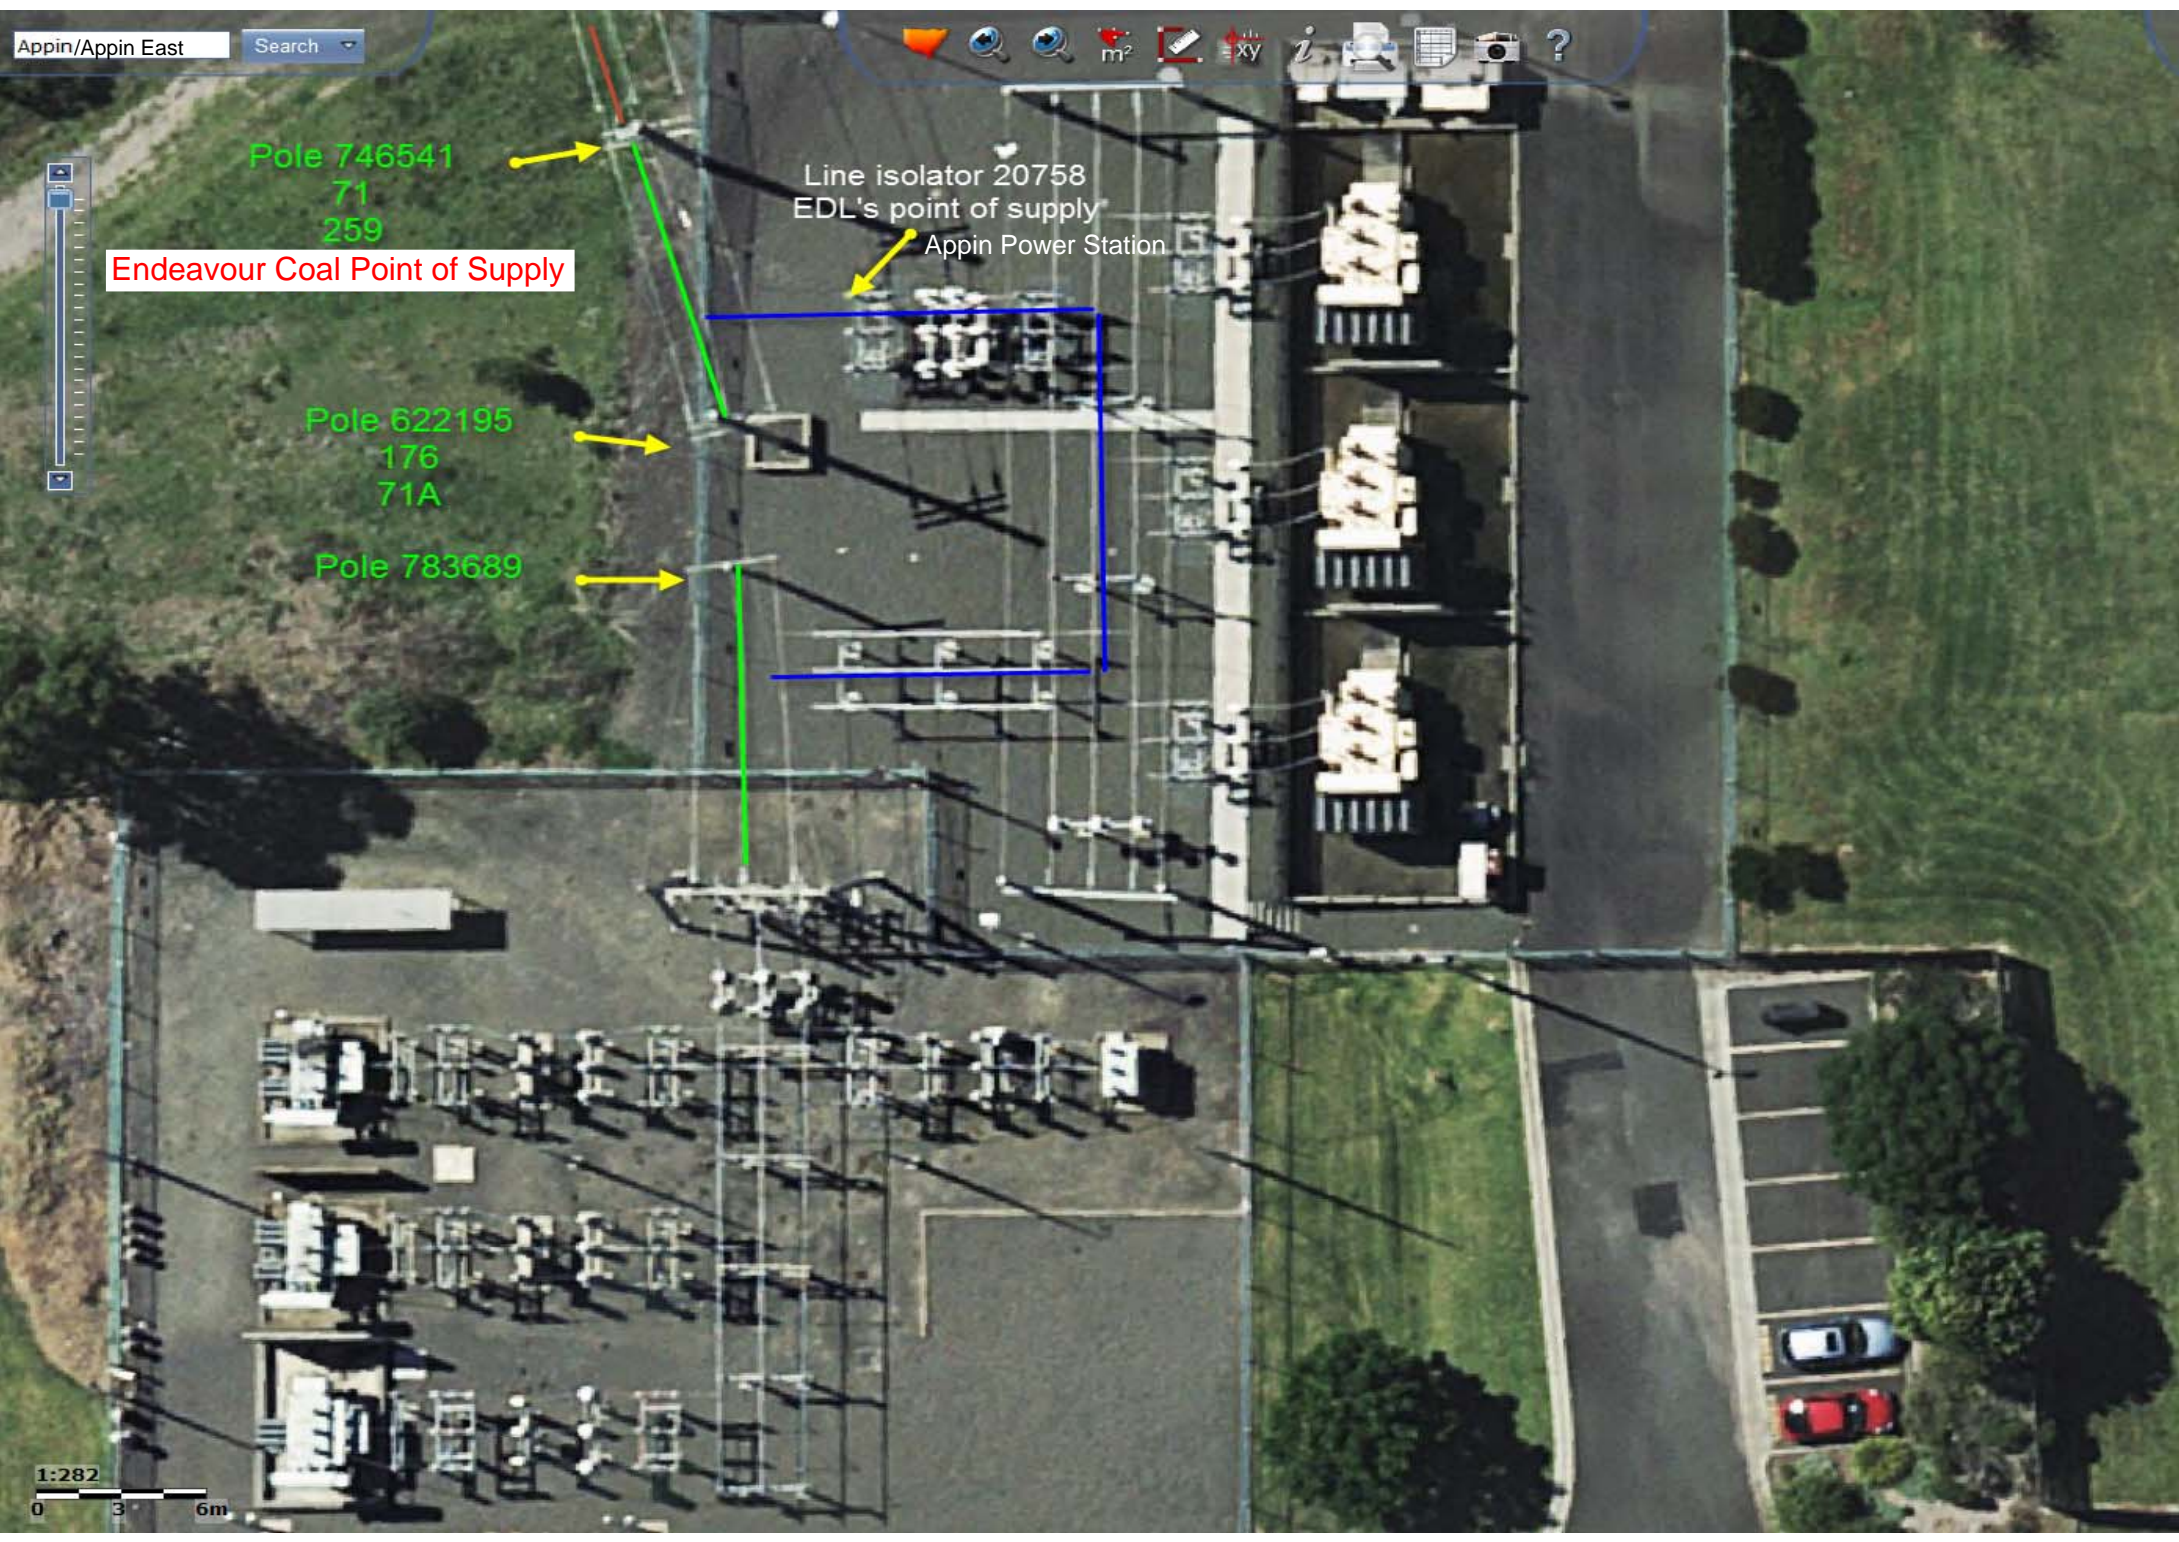

Pole 746541  
71  
259

Endeavour Coal Point of Supply

Line isolator 20758  
EDL's point of supply  
Appin Power Station

Pole 622195  
176  
71A

Pole 783689

Pole 621705  
30  
51

Endeavour Energy Feeder  
869

**Endeavour Coal Point of Supply**

Pole 736969  
174

Line isolator 20731, EDL's Tower Power Station  
point of supply

Pole 621706  
173