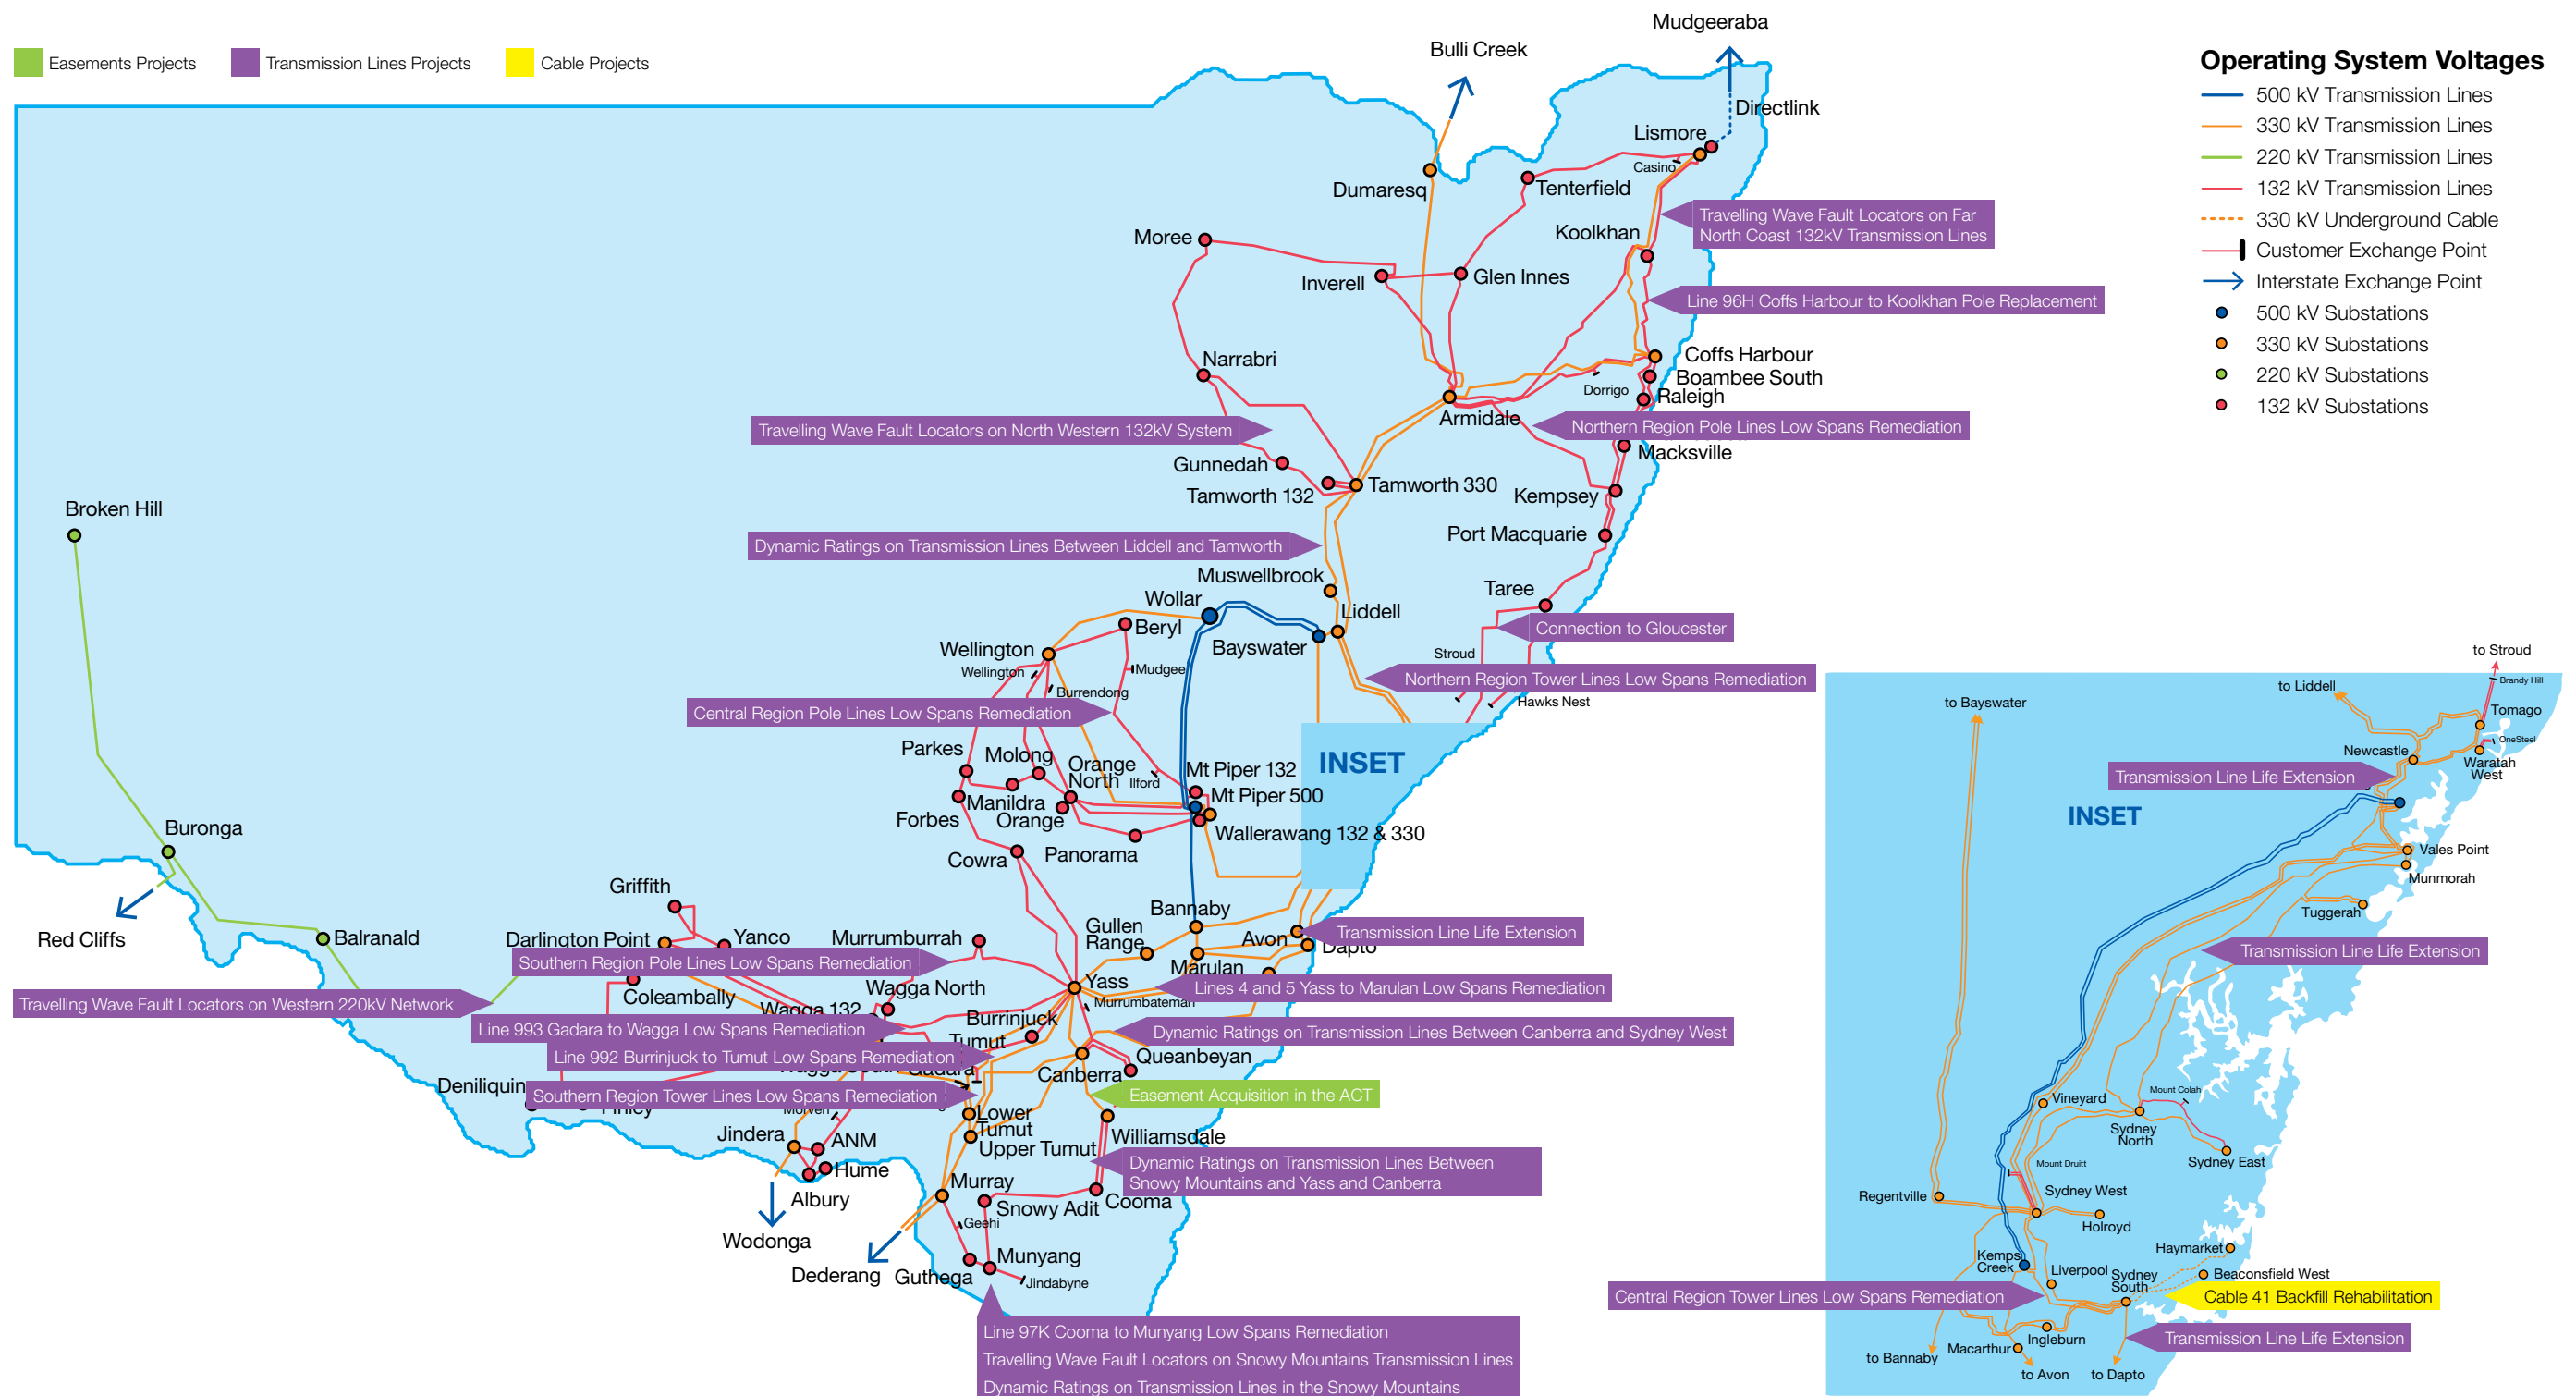

Network Map

TransGrid Projects

Transmission Line and Cable Projects – 2014/15 to 2018/19

TransGrid Projects

Substation Projects – 2014/15 to 2018/19

TransGrid Projects

Secondary Systems & Communications Projects – 2014/15 to 2018/19