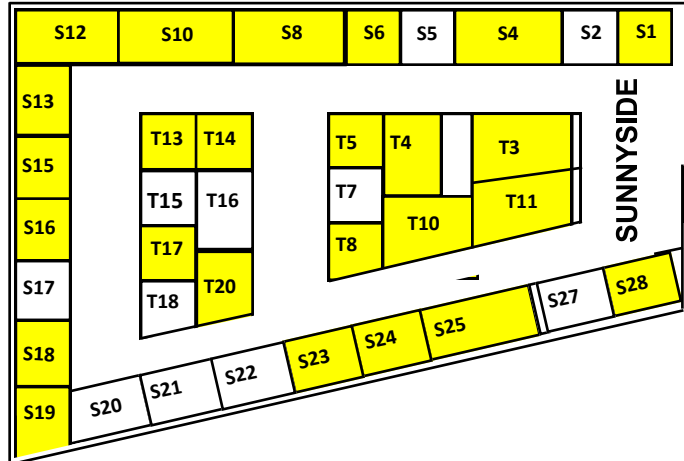

EASTS NAROOMA VILLAGE – PARK MAP

48 - 58 PRINCES HWY
NAROOMA
NSW. 2546

**PRIVATE NETWORK/
ONSELLING SITE**

72 - RESIDENTIAL POWER
CUSTOMERS

PRINCES HWY

FIELD ST